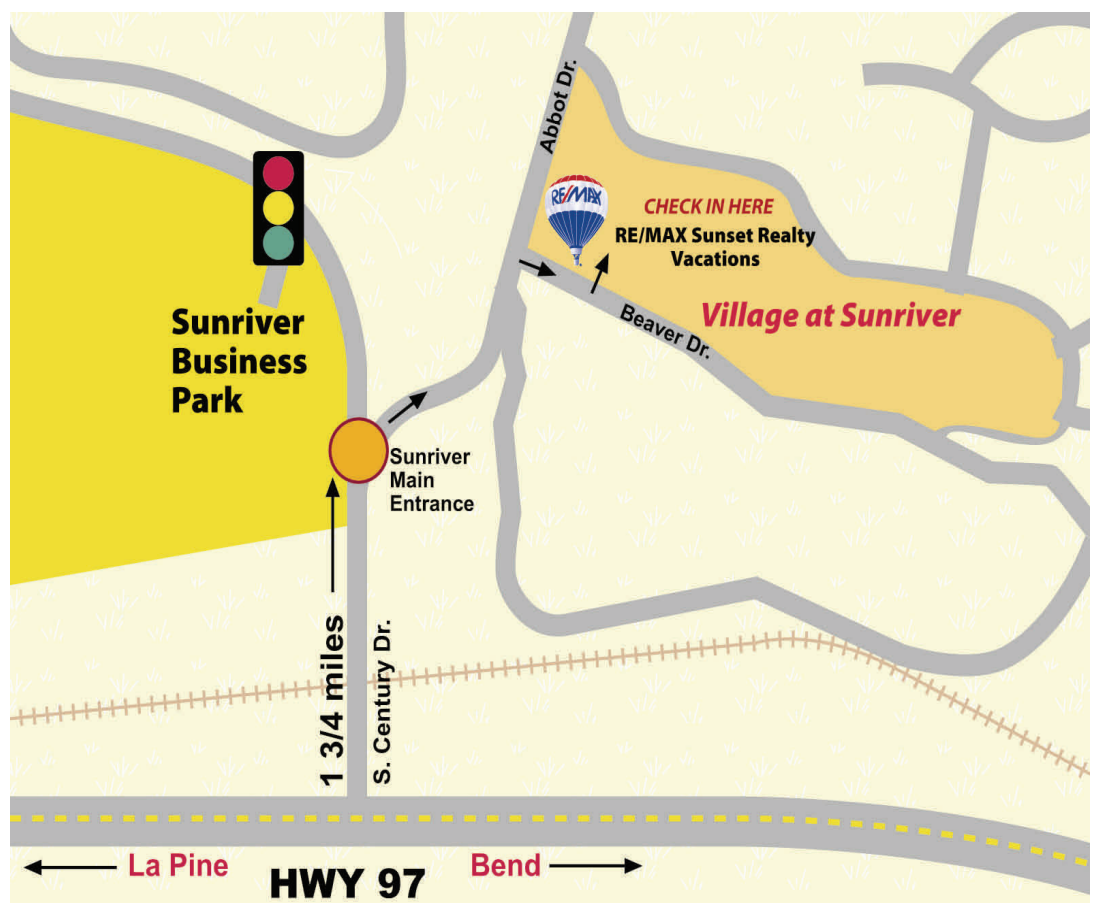

Service Sets Us Apart.

We've Moved!

FOR YOUR
CONVENIENCE
WE ARE NOW
LOCATED IN THE
SUNRIVER VILLAGE
TO BETTER SERVE
YOU!

WE ARE RIGHT
NEXT DOOR TO
THE SUNRIVER
COUNTRY STORE

RE/MAX
SUNSET REALTY
BUILDING 2
VILLAGE MALL
SUNRIVER, OREGON

PHONE
1.800.541.1756

BUSINESS
541.593.5018

FAX
541.593.6864

EMAIL
SUNSET@SR-SUNSET.COM

WEB
SUNRIVERLODGING.COM

GOING EITHER NORTH OR SOUTH

TAKE THE SUNRIVER EXIT #153 OFF HIGHWAY 97
(SOUTH CENTURY DRIVE)
DRIVE 1.2 MILES TO THE ROUND-A-BOUT.
TAKE THE FIRST EXIT TO THE RIGHT
OFF THE ROUND-A-BOUT ONTO ABBOTT DRIVE.
TAKE THE FIRST RIGHT ONTO BEAVER DRIVE.
THEN FIRST LEFT
AND THAT PUTS YOU INTO THE VILLAGE.
YOU WILL SEE OUR OFFICE ON THE RIGHT.

(* Directions pertain to all arrivals on or after June 11th, 2008)